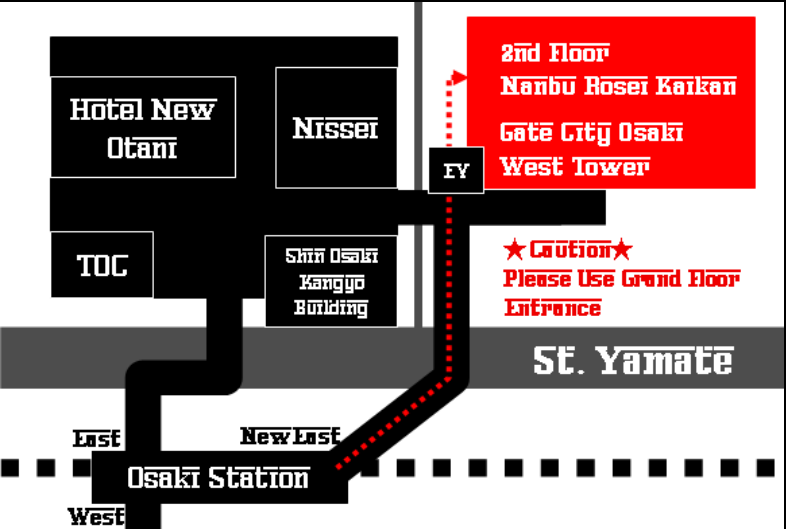

2011.11.3. TETU

TOASTMASTERS
INTERNATIONAL™

EVALUATION CONTEST

Division C & Area 31,32 Fall Festival

Date

Thursday, November 3rd

Venue

Nanbu Rosei Kaikan
Gate City Osaka West Tower
03-3495-4915

Fees

Festival 500 Yen/TM (No Charge to Non TM)
Party 3000Yen

Schedule

09:00	Reception / Doors open
09:30-11:00	Area 31/32 JPN Evaluation Contest
11:15-12:45	Area 31/32 EN Evaluation Contest
12:45-13:30	Lunch Break
13:30-15:00	Division C JPN Evaluation Contest
15:15-16:45	Division C EN Evaluation Contest
17:30	★Party★

Steering Clubs

- ◆ Nihonbashi Century TMC ◆
(Area 32 JPN Evaluation Contest)
- ◆ Tsukuba TMC ◆
(Area 32 EN Evaluation Contest)
- ◆ Shinbashi TMC ◆
(Area 31 & Division C JPN Evaluation Contest)
- ◆ Tokyo International TMC ◆
(Area 31 & Division C EN Evaluation Contest)